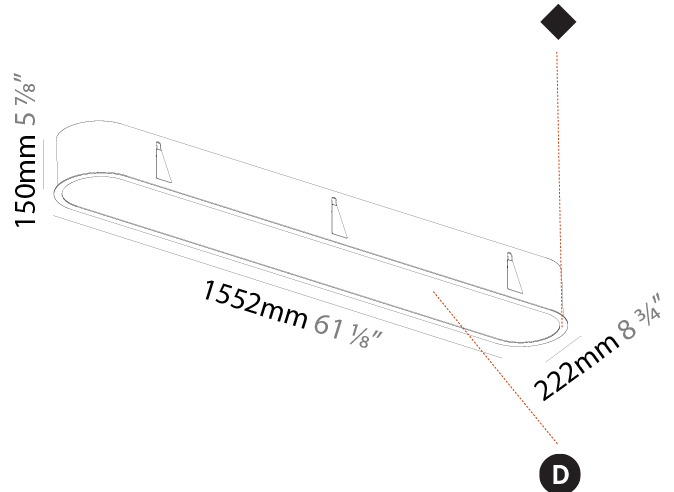

GENERAL

Series: Smoothy
Subseries: Smoothline
Brand: Prolicht
Division: Architectural
Mounting Type: Recessed
Mounting Location: Ceiling
Subcategory: Ambient

PHYSICAL

Shape: Oval
Length (mm): 1552
Length (in): 61 1/8
Width (mm): 222
Width (in): 8 3/4
Depth (mm): 150
Depth (in): 5 7/8
Ceiling Thickness (mm): 10 / 12.5 / 15 / 25
Ceiling Thickness (in): 3/8 or 1/2 or 9/16 or 1
Min. Recessing Depth (mm): 160
Min. Recessing Depth (in): 6 5/16
Light Distribution: Direct
Weight (kg): 8.895
Weight (lbs): 19.57
Diffuser: PMMA - Opal or Micro-Prism
Fixture Finish: SSR / BKV / CWI / CRY / HAB / UFT / ITA / RUA / FTG / MYG / LOD / PUS / FRO / FUP / KIA / POP / BLS / SPG / MEY / GOH / GUM / CHC / COM / ABZ / JAG / OBR / MOS / ROR
Fixture Material: Extruded Aluminum / Steel
Cut-out Measurements: 1535mm / 60 7/16" x 205mm / 8 1/16"

ELECTRICAL

Lamp Type: LED (Zhaga Standard)
Input Wattage (W): 52.8
Total Output Wattage (W): 45
Dimming: Tri-Mode (Non-Dimming and Phase Dimming (120Vac only) and 0-10V Dimming)
Driver Included: Yes
Driver Location: Integrated
Driver Type: Constant Current - Universal
Driver Class: Class 2
Input Voltage (V): 120 - 277
Constant Current (MA): 500

LED

Color Temperature (°K): 3000 / 3500 / 4000
Max. Delivered Lumen (lm): 3570 / 3842 / 3920
CRI: >80 CRI
Lamp Life (hrs): 50000

OPTICAL

RATINGS AND CERTIFICATIONS

Certified By: Certified for North American Standards
IP rating: IP20

PROJECT
TYPE
SPECIFIER
QUANTITY
DATE