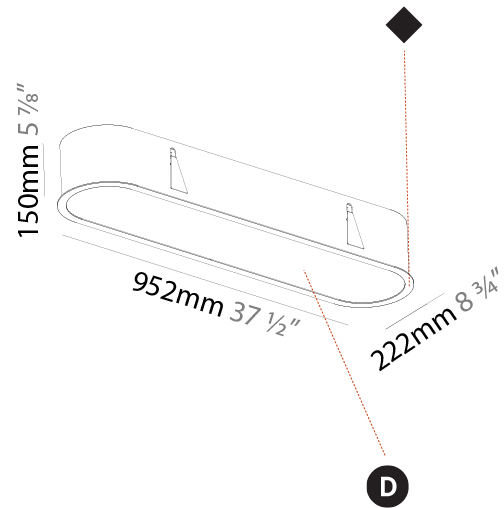

PROJECT
TYPE
SPECIFIER
QUANTITY
DATE

935mm x 205mm
 36 13/16" x 8 1/16"

10 - 25mm
 3/8" - 1"

160mm
 6 5/16"

SMOOTHLINE RECESSED

A37756-

PROJECT

TYPE