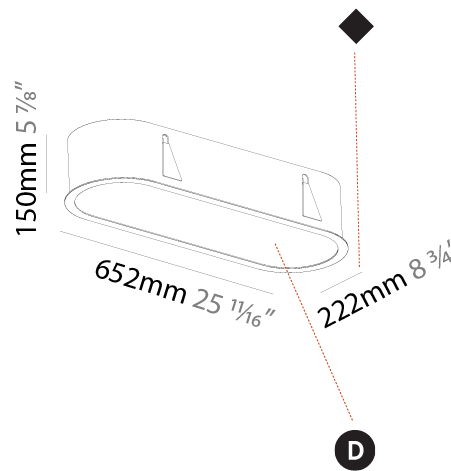

PROJECT
TYPE
SPECIFIER
QUANTITY
DATE

635mm x 205mm
25" x 8 1/16"

10 - 25mm
3/8" - 1"

160mm
6 5/16"

SMOOTHLINE RECESSED

A37749-

PROJECT

TYPE